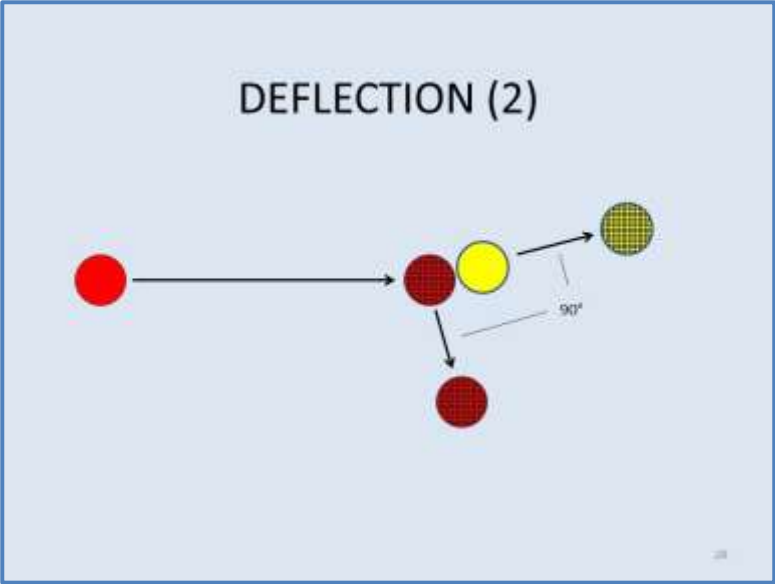

SOME DISTANCE IS LOST TO “INERTIA”
(i.e. the “yellow” rock will move less than 6 feet)

ROCKS DEFLECT FROM EACH OTHER AT 90°